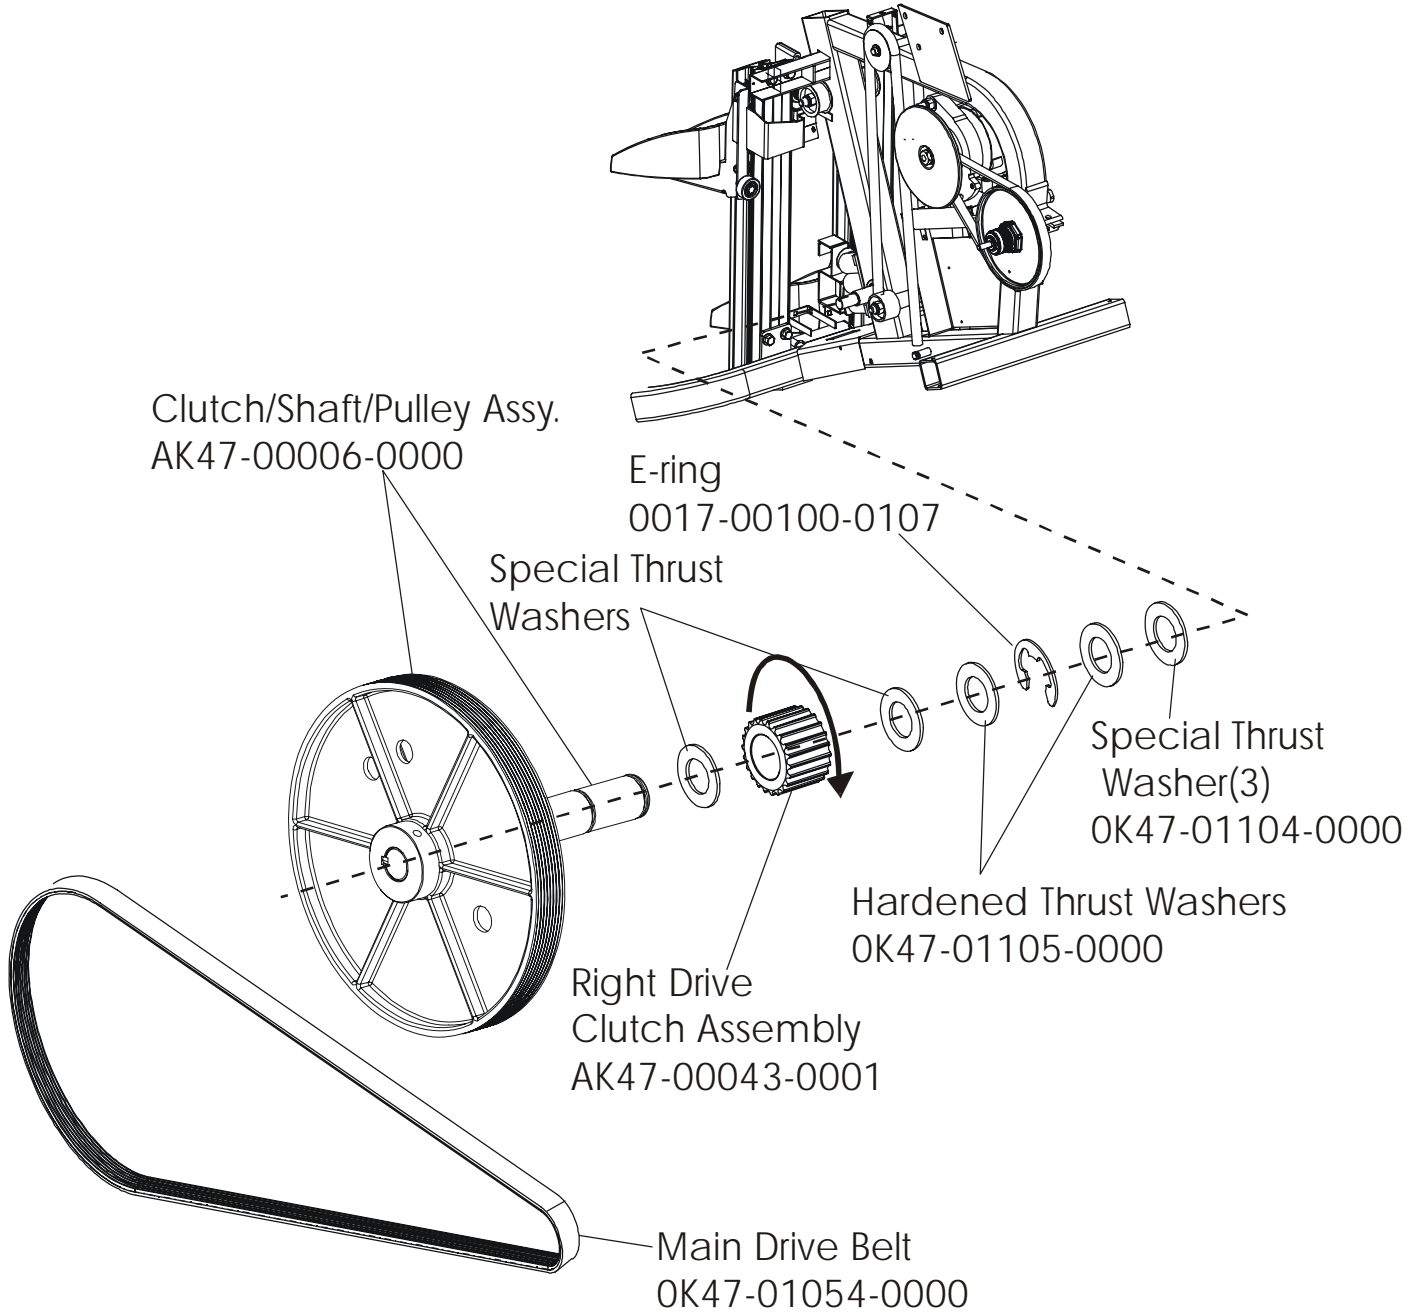

LifeFitness

ARCTIC SILVER 95Si Stairclimber

Customer Support Services
PARTS MANUAL rev 09 Sep 2008

	Page
Console Components.....	4
Frame Components	5
Shrouds and Pedal Tube.....	6
Pedal Assembly	7
Clutch/Shaft/Pulley Assembly	8
Left Clutch Assembly	9
Crossover Pulley Assembly.....	10
Alternator Assembly	11
Guide Rollers.....	12
Power Control Board and Resistors	13
Polar Receiver Assembly	14
Cables.....	15

Description	Part No.
Operation Manual	M051-00K47-A025
Hardware Bag	AK47-00106-0000
Touch-up Paint: Spray Can 0.5 oz. Bottle w/Applicator 0.33 oz. pen	0017-00008-0204 0017-00008-0205 0017-00008-0206
Service Manual	M051-00K47-A013

Language	Part No.	
	Console Assembly	Overlay/Bezel/Switch Assembly
Eng Met	AK47-00094-0001	AK47-00098-0001
Ger Met	AK47-00094-0003	AK47-00098-0003
Spn Met	AK47-00094-0004	AK47-00098-0004
Jap Met	AK47-00094-0006	AK47-00098-0006
Frn Met	AK47-00094-0007	AK47-00098-0007
Itl Met	AK47-00094-0008	AK47-00098-0008
Dut Met	AK47-00094-0009	AK47-00098-0009
Por Met	AK47-00094-0010	AK47-00098-0010

ARCTIC SILVER 95Si
Shrouds and Pedal Tube

95S-0XXX-02
S/N ACF10000 and up

Description	Part No.
Domestic 120/60 Battery Charge w/Cord	118E-00001-0165
Universal Battery Charger w/o Line Cord	118E-00001-0166
Line Cord 220V/60Hz	0017-00003-0704
Line Cord 100V/50Hz	
Line Cord 240+	0017-00003-0918
Line Cord 220V/50Hz	0017-00003-0691
Line Cord 200V/50Hz	
Line Cord 230V/50Hz	